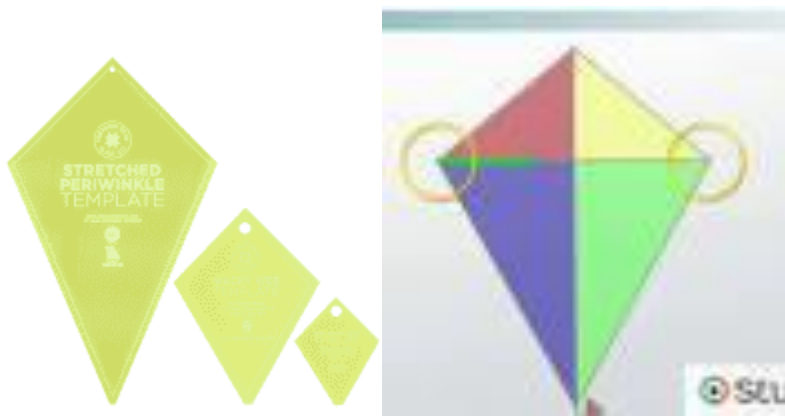

2024 RGVQG Quilt Show Chairs Choice

The Chairs Choice will require the use of the kite shape, created either with a template or 4 triangles and/or a kite theme. This shape can be part of the background or neutral space or it can be very graphic or modern. It can be appliqued, pieced or a combination of both. This shape can be part of the quilting pattern.